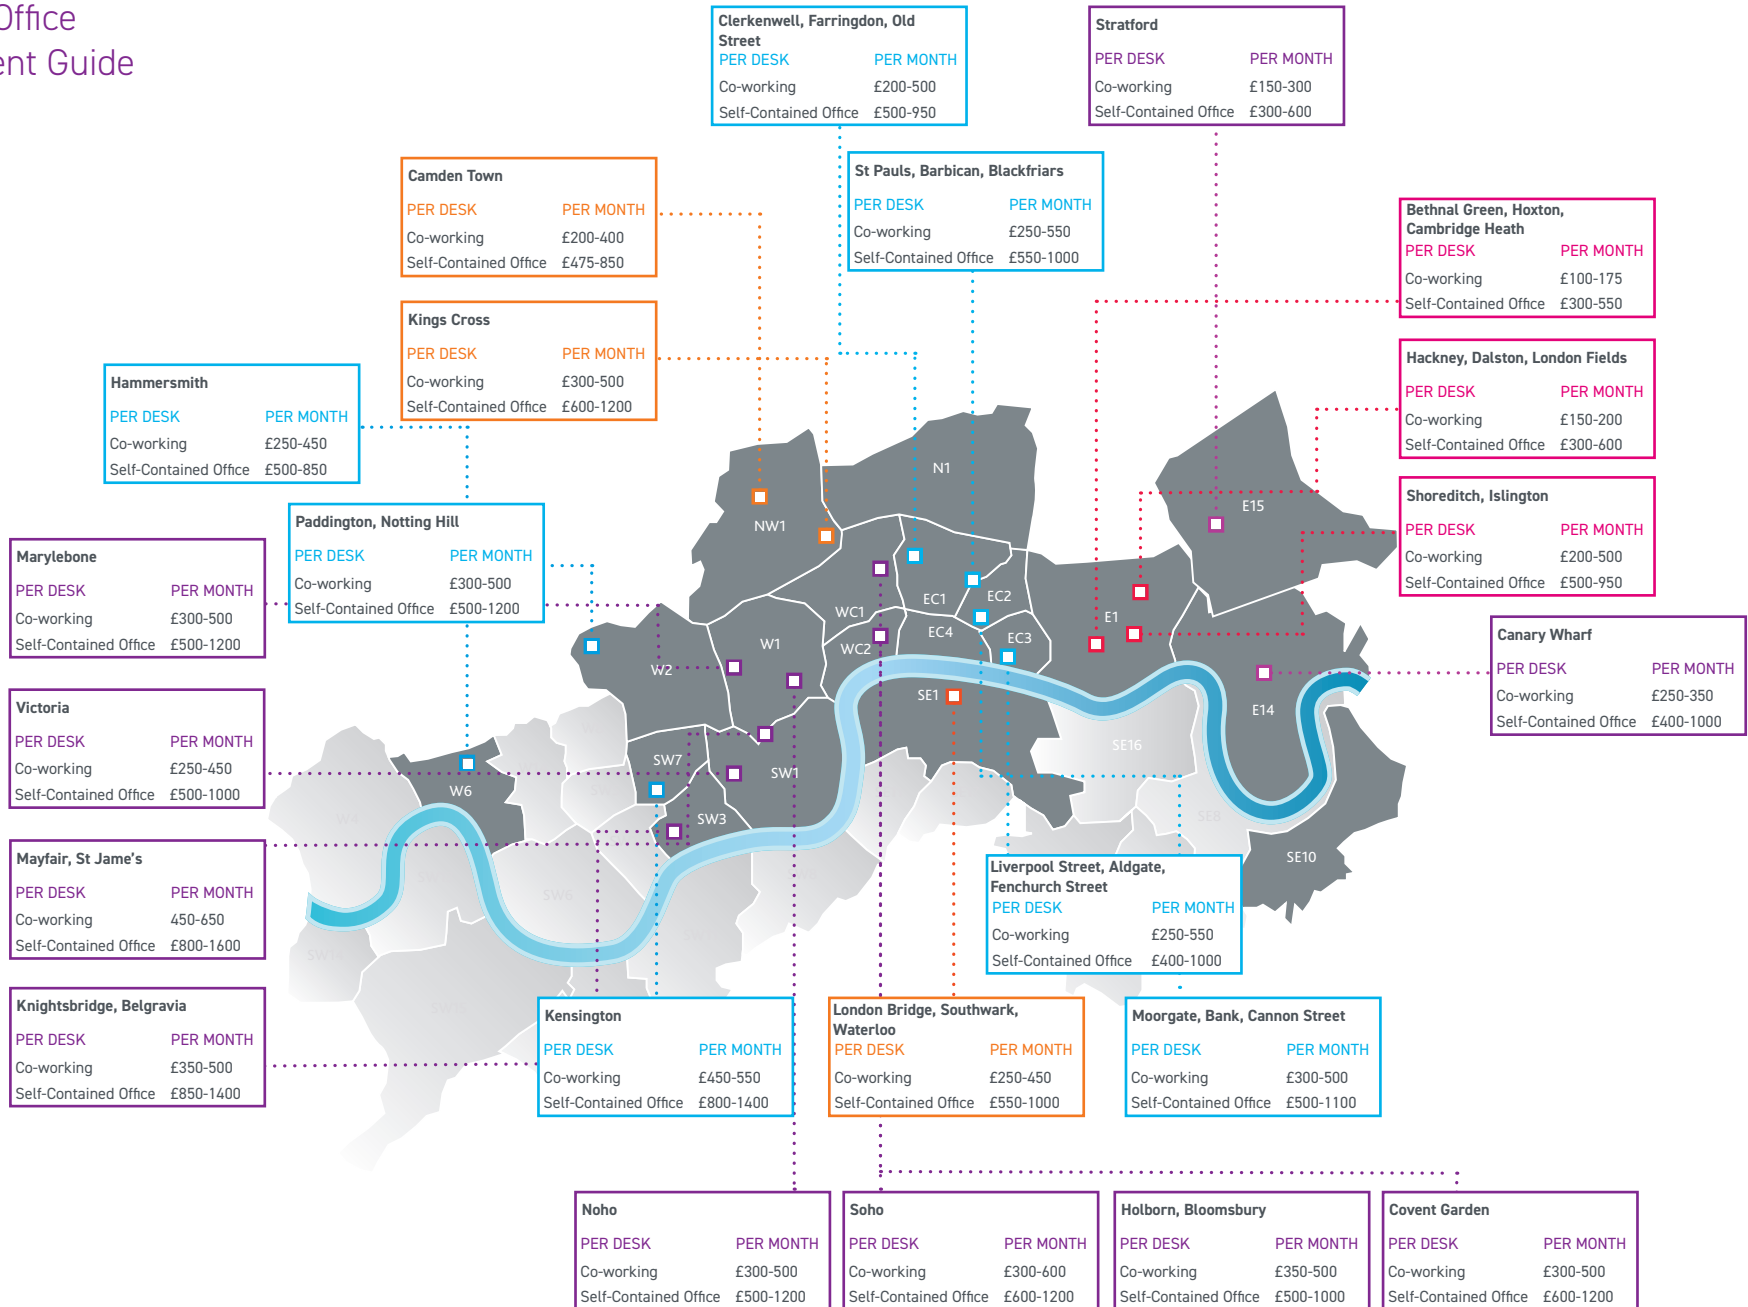

# Occupier Advisory Market Rent Guides

Q4 2019

GL Hearn  
Part of Capita plc

# SPACE

A background image of a business meeting in a modern office. A woman in a striped shirt is leaning over a table, pointing at a tablet held by a man in a striped shirt. Another man in a light blue shirt is seated at the table, and a woman is partially visible on the right. The scene is brightly lit with large windows in the background. The word 'SPACE' is overlaid in large, white, sans-serif capital letters across the center of the image.

# Serviced Office Market Rent Guide London

Serviced Office  
Market Rent Guide  
**Regional North**

Key

- Co-working
- Self-Contained

65 Gresham Street  
London EC2V 7NQ  
+44 (0) 20 7851 4900  
glhearn.com