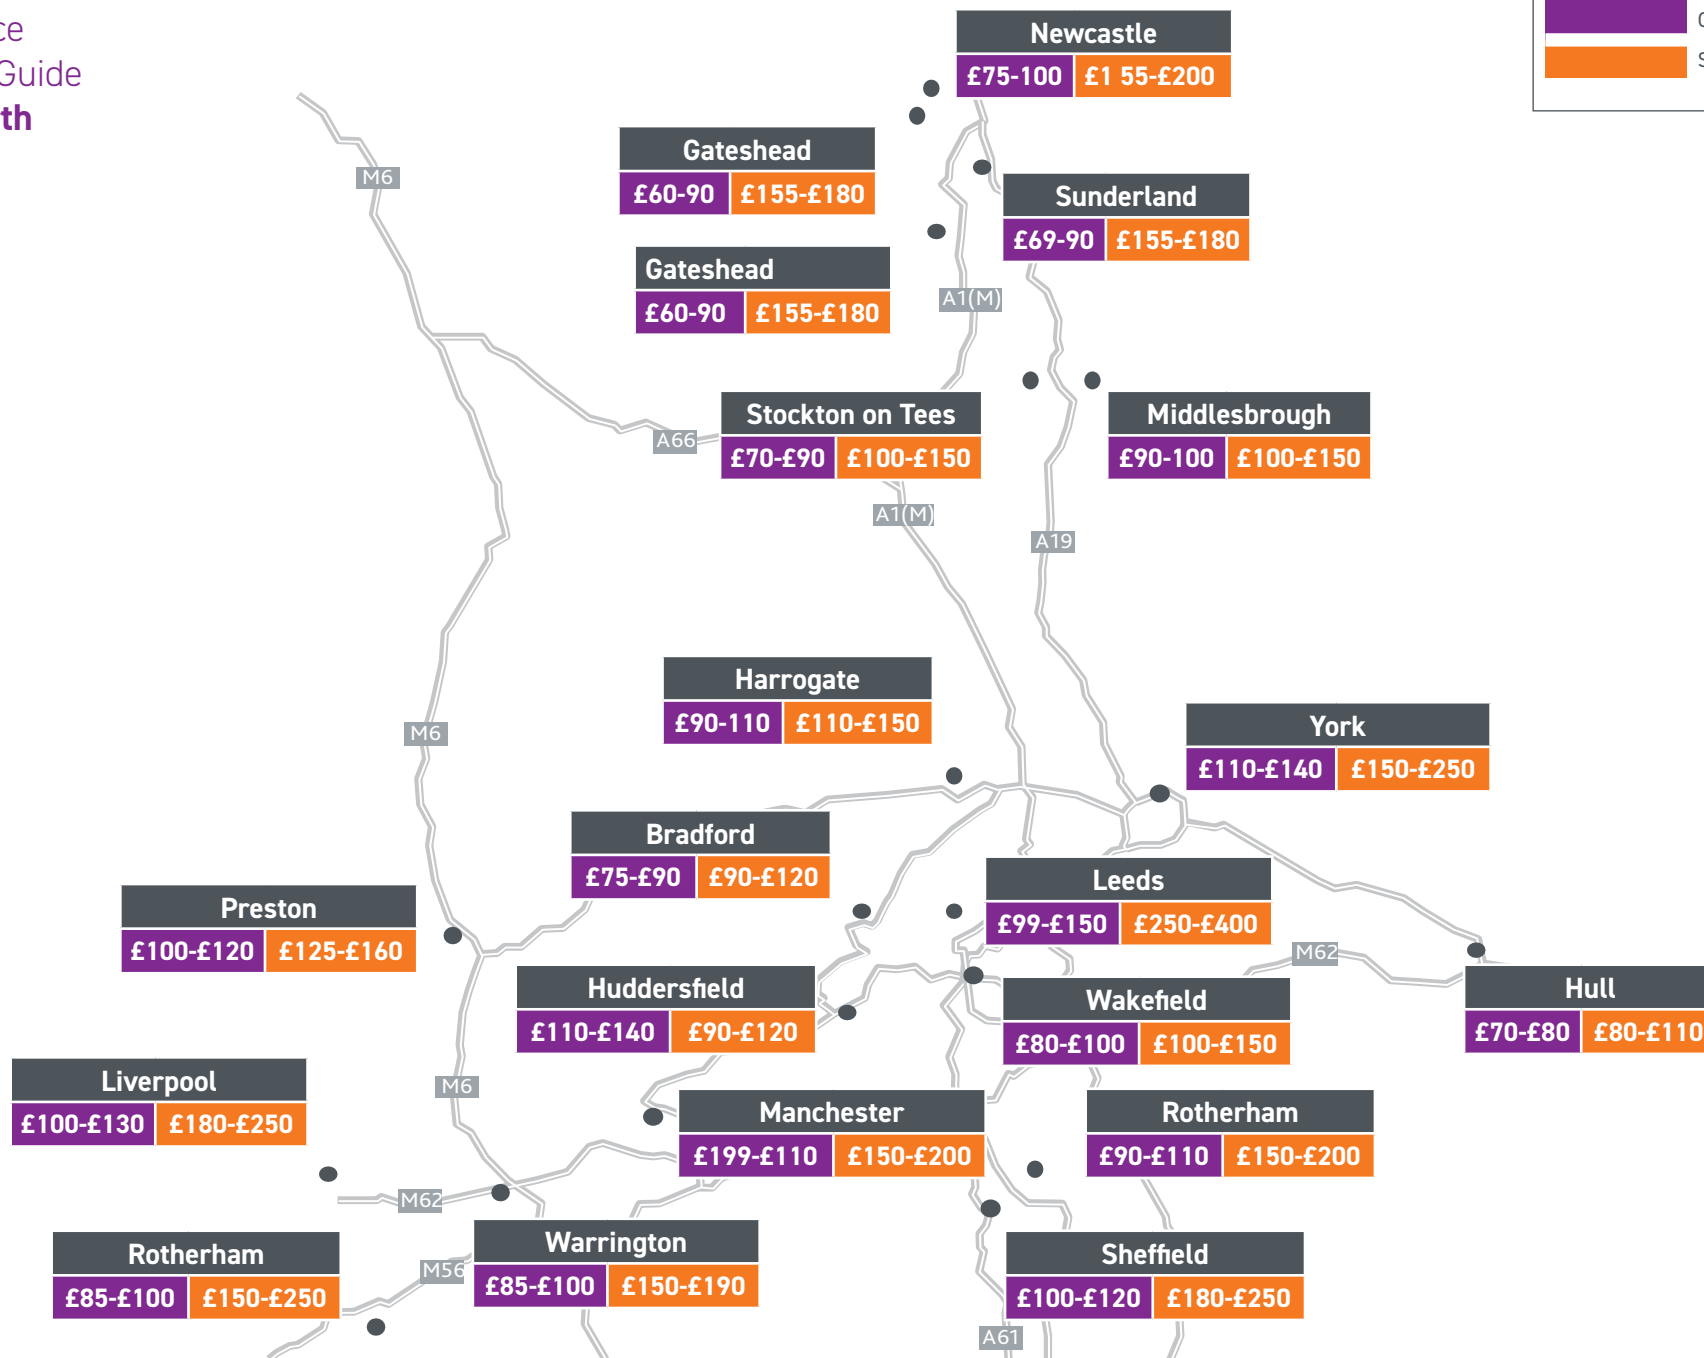

# SPACE

A background image of a business meeting in a modern office. A woman in a striped shirt is leaning over a table, pointing at a tablet held by a man in a striped shirt. Another man in a light blue shirt is seated at the table, and a woman is partially visible on the right. The scene is brightly lit with large windows in the background. The word 'SPACE' is overlaid in large, white, sans-serif capital letters across the center of the image.

# Serviced Office Market Rent Guide London

Serviced Office  
Market Rent Guide  
**Regional North**

Key

- Co-working
- Self-Contained

65 Gresham Street  
London EC2V 7NQ  
+44 (0) 20 7851 4900  
glhearn.com